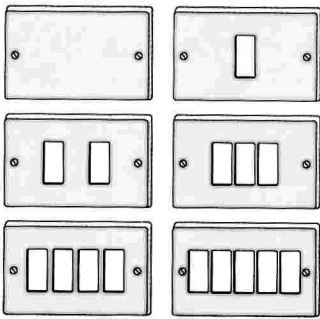

GROUP 8 SWITCH COVERS AND BASES

Anodised aluminium plates	Item	N. holes	Weight/each	Pcs per box
---------------------------	------	----------	-------------	-------------

Anodised aluminium switch cover plates, straw-coloured, provided with two nickel plate steel screws. Packed two by two in nylon bags.

Painted aluminium plates	Item	N. holes	Weight/each	Pcs per box
--------------------------	------	----------	-------------	-------------

Epoxy powder painted aluminium switch cover plates, anti-scratch, colour: white, provided with two nickel plate steel screws. Packed two by two in nylon bags.