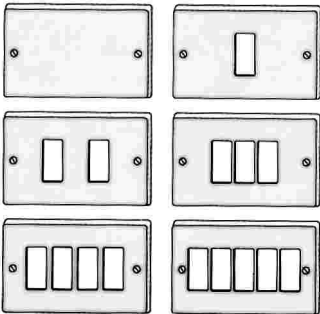

Epoxy powder painted aluminium switch cover plates, anti-scratch, colour: black, provided with two nickel plate steel screws. Packed two by two in nylon bags.

Black 0	Blind		g 30	50
Black 1	1		g 28	50
Black 2	2		g 22	50
Black 3	3		g 20	50
Black 4	4		g 24	25
Black 5	5		g 30	25

Running out of stock

GROUP 8 SWITCH COVERS AND BASES

Painted aluminium plates	Item	N° holes	Weight/each	Pcs per box
--------------------------	------	----------	-------------	-------------

Epoxy powder painted aluminium switch cover plates, anti-scratch, colour: yellow, provided with two nickel plate steel screws.
Packed two by two in nylon bags.

Epoxy powder painted aluminium switch cover plates, anti-scratch, colour: red, provided with two nickel plate steel screws.
Packed two by two in nylon bags.

Red 0	Blind		g 30	50
Red 1	1		g 28	50
Red 2	2		g 22	50
Red 3	3		g 20	50
Red 4	4		g 24	25
Red 5	5		g 30	25

Running out of stock

Painted aluminium plates	Item	N° holes	Weight/each	Pcs per box
--------------------------	------	----------	-------------	-------------

Epoxy powder painted aluminium switch cover plates, anti-scratch, colour: grey, provided with two nickel plate steel screws.
Packed two by two in nylon bags.