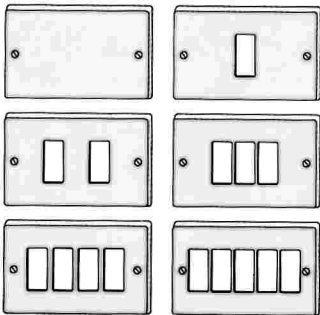

GROUP 8 SWITCH COVERS AND BASES

Anodised aluminium plates	Item	N. holes	Weight/each	Pcs per box
---------------------------	------	----------	-------------	-------------

Anodised aluminium switch cover plates, straw-coloured, provided with two nickel plate steel screws. Packed two by two in nylon bags.

PA-0 AN	Blind		g 30	50
PA-1 AN	1		g 28	50
PA-2 AN	2		g 22	50
PA-3 AN	3		g 20	50
PA-4 AN	4		g 24	25
PA-5 AN	5		g 30	25

Bronzed aluminium plates	Item	N. holes	Weight/each	Pcs per box
--------------------------	------	----------	-------------	-------------

Bronzed aluminium switch cover plates, provided with two brass plate steel screws. Packed two by two in nylon bags.

PB-0 BR	Blind		g 30	50
PB-1 BR	1		g 28	50
PB-2 BR	2		g 22	50
PB-3 BR	3		g 20	50
PB-4 BR	4		g 24	25
PB-5 BR	5		g 30	25

Painted aluminium plates	Item	N. holes	Weight/each	Pcs per box
--------------------------	------	----------	-------------	-------------

Epoxy powder painted aluminium switch cover plates, anti-scratch, colour: white, provided with two nickel plate steel screws. Packed two by two in nylon bags.