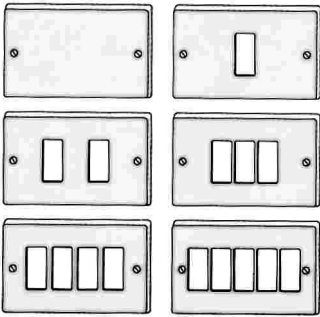

Painted aluminium plates	Item	N. holes	Weight/each	Pcs per box
--------------------------	------	----------	-------------	-------------

Epoxy powder painted aluminium switch cover plates, anti-scratch, colour: white, provided with two nickel plate steel screws. Packed two by two in nylon bags.

Epoxy powder painted aluminium switch cover plates, anti-scratch, colour: black, provided with two nickel plate steel screws. Packed two by two in nylon bags.

Black 0	Blind		g 30	50
Black 1	1		g 28	50
Black 2	2		g 22	50
Black 3	3		g 20	50
Black 4	4		g 24	25
Black 5	5		g 30	25

Running out of stock

GROUP 8 SWITCH COVERS AND BASES

Painted aluminium plates	Item	N° holes	Weight/each	Pcs per box
--------------------------	------	----------	-------------	-------------

Epoxy powder painted aluminium switch cover plates, anti-scratch, colour: yellow, provided with two nickel plate steel screws.
Packed two by two in nylon bags.