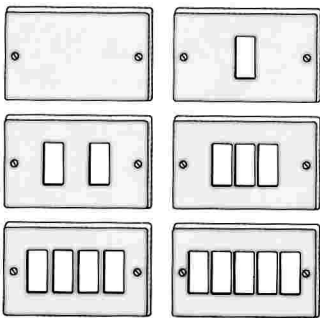

Bronzed aluminium switch cover plates, provided with two brass plate steel screws. Packed two by two in nylon bags.

PB-0 BR	Blind		g 30	50
PB-1 BR	1		g 28	50
PB-2 BR	2		g 22	50
PB-3 BR	3		g 20	50
PB-4 BR	4		g 24	25
PB-5 BR	5		g 30	25

Painted aluminium plates	Item	N. holes	Weight/each	Pcs per box