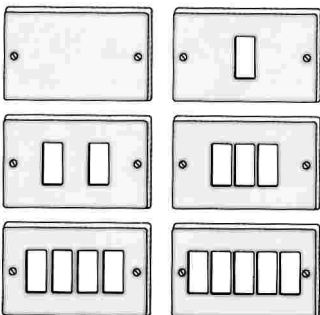

Bronzed aluminium switch cover plates, provided with two brass plate steel screws. Packed two by two in nylon bags.

PB-0 BR	Blind		g 30	50
PB-1 BR	1		g 28	50
PB-2 BR	2		g 22	50
PB-3 BR	3		g 20	50
PB-4 BR	4		g 24	25
PB-5 BR	5		g 30	25

Painted aluminium plates	Item	N. holes	Weight/each	Pcs per box
--------------------------	------	----------	-------------	-------------

Epoxy powder painted aluminium switch cover plates, anti-scratch, colour: white, provided with two nickel plate steel screws. Packed two by two in nylon bags.

Epoxy powder painted aluminium switch cover plates, anti-scratch, colour: black, provided with two nickel plate steel screws. Packed two by two in nylon bags.

Black 0	Blind		g 30	50
Black 1	1		g 28	50
Black 2	2		g 22	50
Black 3	3		g 20	50
Black 4	4		g 24	25
Black 5	5		g 30	25