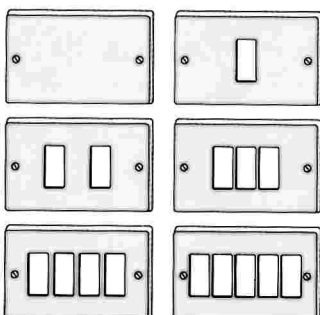

Running out of stock

GROUP 8 SWITCH COVERS AND BASES

Painted aluminium plates	Item	N° holes	Weight/each	Pcs per box
--------------------------	------	----------	-------------	-------------

Epoxy powder painted aluminium switch cover plates, anti-scratch, colour: yellow, provided with two nickel plate steel screws.
Packed two by two in nylon bags.

Yellow 0	Blind		g 30	50
Yellow 1	1		g 28	50
Yellow 2	2		g 22	50
Yellow 3	3		g 20	50
Yellow 4	4		g 24	25
Yellow 5	5		g 30	25

Running out of stock

Painted aluminium plates	Item	N° holes	Weight/each	Pcs per box
--------------------------	------	----------	-------------	-------------

Epoxy powder painted aluminium switch cover plates, anti-scratch, colour: red, provided with two nickel plate steel screws.
Packed two by two in nylon bags.

Red 0	Blind		g 30	50
Red 1	1		g 28	50
Red 2	2		g 22	50
Red 3	3		g 20	50
Red 4	4		g 24	25
Red 5	5		g 30	25

Running out of stock

Painted aluminium plates	Item	N° holes	Weight/each	Pcs per box
--------------------------	------	----------	-------------	-------------

Epoxy powder painted aluminium switch cover plates, anti-scratch, colour: grey, provided with two nickel plate steel screws.
Packed two by two in nylon bags.